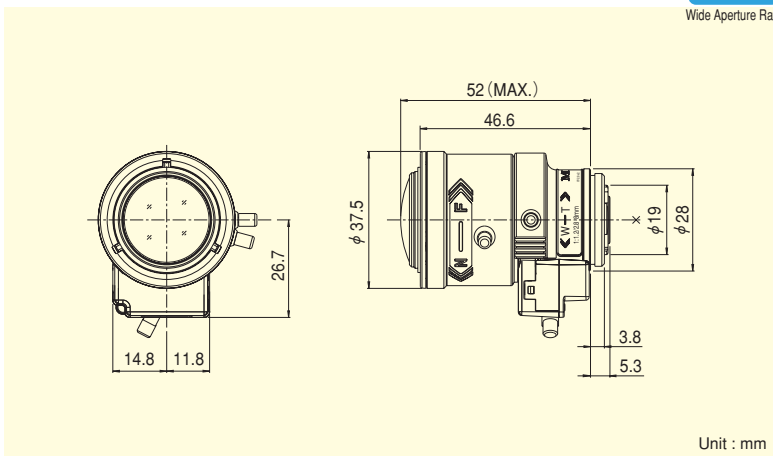

WIDE
Wide Angle

3 Mega
For Megapixel
Camera

MANUAL
Manual Iris

CS-mt
CS Mount

METAL
Metal Mount

AT
Aspherical Lens

F1.2
Wide Aperture Rate

- High image-quality monitoring with optical performance supporting 3 megapixels.
- WIDE 2.8mm, achieving a horizontal field angle of 100 degrees (when used on 1/3 cameras).
- Compact and lightweight design, best suited for use with dome cameras.
- Designed to maximize optical performance with high-accuracy aspheric lens, low-dispersion glass, and high refractive-index glass.

Unit : mm

MEGAPIXEL VARI-FOCAL LENSES MP³

Focal Length (mm)		2.8~8 (2.8x)	
Iris Range		F1.2 ~ Close	
Operation	Zoom	Manual	
	Focus	Manual	
	Iris	Manual	
Angle Of View (H×V)	1/3"	WIDE	100°00' × 73°45'
		TELE	35°03' × 26°18'
	1/4"	WIDE	73°45' × 54°49'
		TELE	26°18' × 19°44'
Focusing Range (From Front Of The Lens) (m)		∞ ~ 0.3	
Object Dimensions at M.O.D. (H×V) (mm)	1/3"	WIDE	744 × 468
		TELE	197 × 146
	1/4"	WIDE	468 × 323
		TELE	146 × 108
Back Focal Distance (in air) (mm)		7.70	
Exit Pupil Position (From Image Plane) (mm)		314	
Filter Thread (mm)		—	
Mount		CS	
Mass (g)		50	
Remarks		• With Metal Mount	