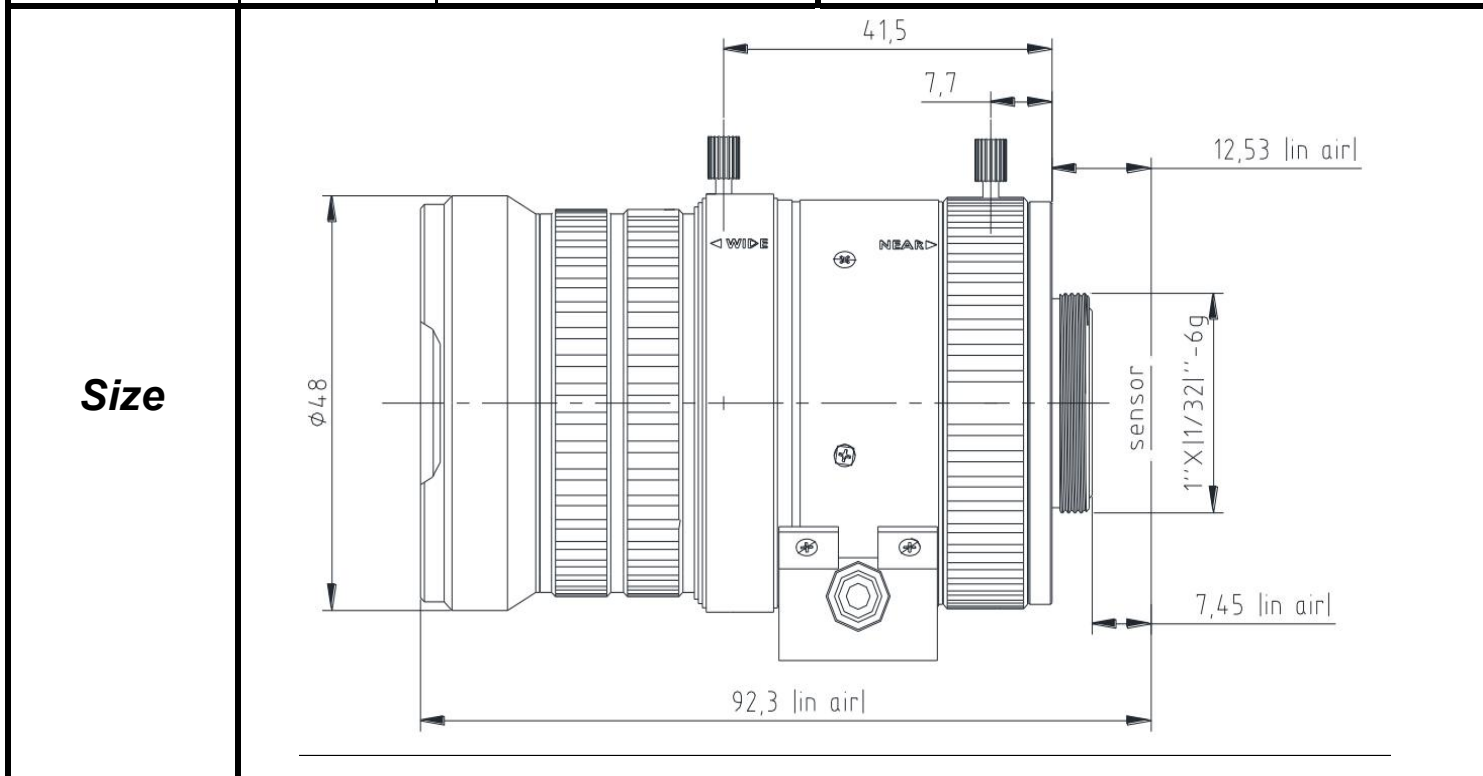

SPECIFICATIONS

Parameter of Lens		Photo (Just for Reference)	
Name	6Mega pixel/IR		
Model No	SV1250PIRMP-6		
Focal-Length(mm)	12 ~ 50		
Aperture(D/f')	F1.5		
Mount	CS		
Format(inch)	1/1.8"		
Field of View(H-fov)	34° ~ 8.8°		
Mega pixel	6		
Weight(g)	123		
M.O.D(m)	0.3		
Operation	Focus		Manual
	Zoom		Manual
	Iris		P-Iris

Tolerance	Dimension	0-10	10-30	30-100	Unit
	Tolerance		±0.10	±0.20	±0.30