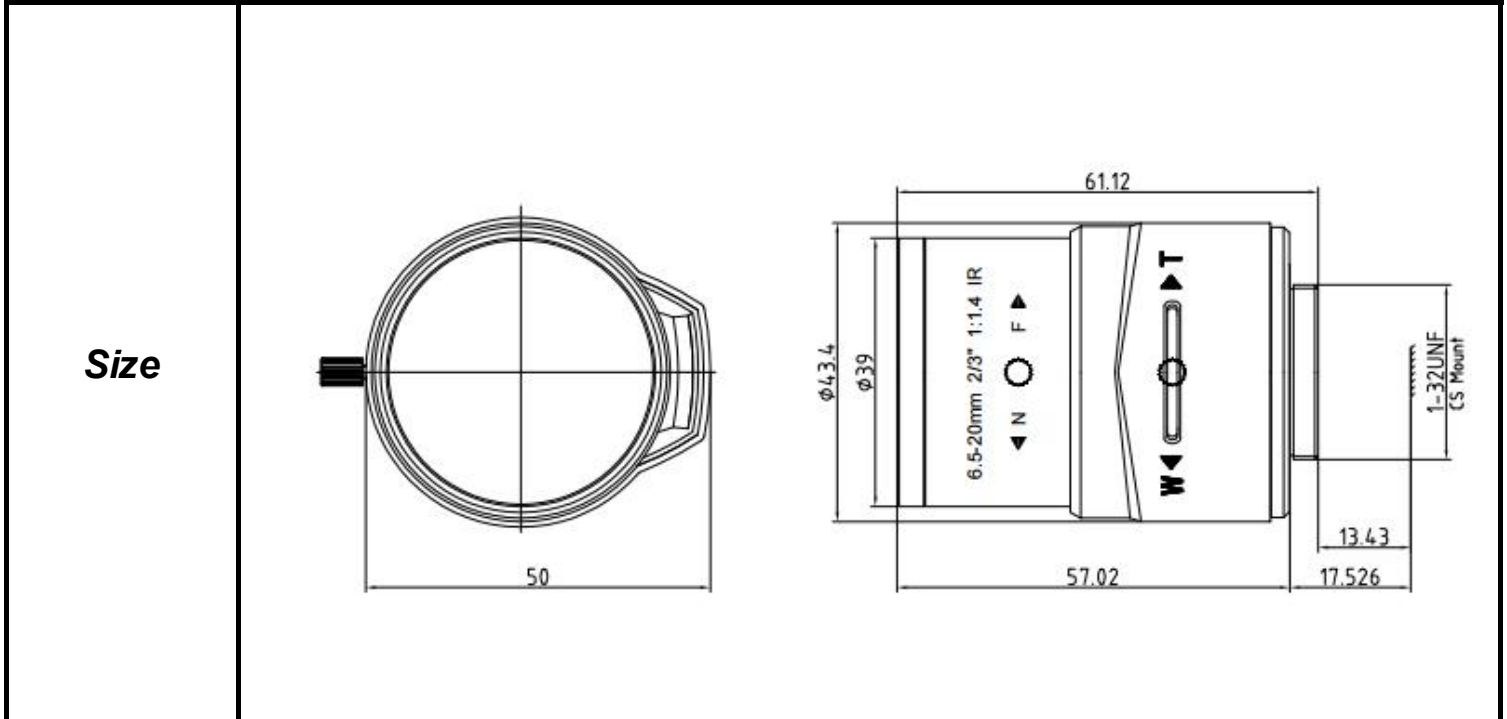

SPECIFICATIONS

Parameter of Lens		Photo (Just for Reference)
Name	5Mega pixel/IR	
Model No	SV06520MP-5C	
Focal-Length(mm)	6.5 ~ 20	
Aperture(D/f)	F1.4	
Mount	C	
Format(inch)	2/3"	
Field of View(H-fov)	74° ~ 26.9°	
Mega pixel	5	
Weight(g)	250	
M.O.D(m)	0.3	
Operation	Focus	Manual
	Zoom	Manual
	Iris	DC-Iris

Tolerance	Dimension	0-10	10-30	30-100	Unit
	Tolerance		±0.10	±0.20	±0.30