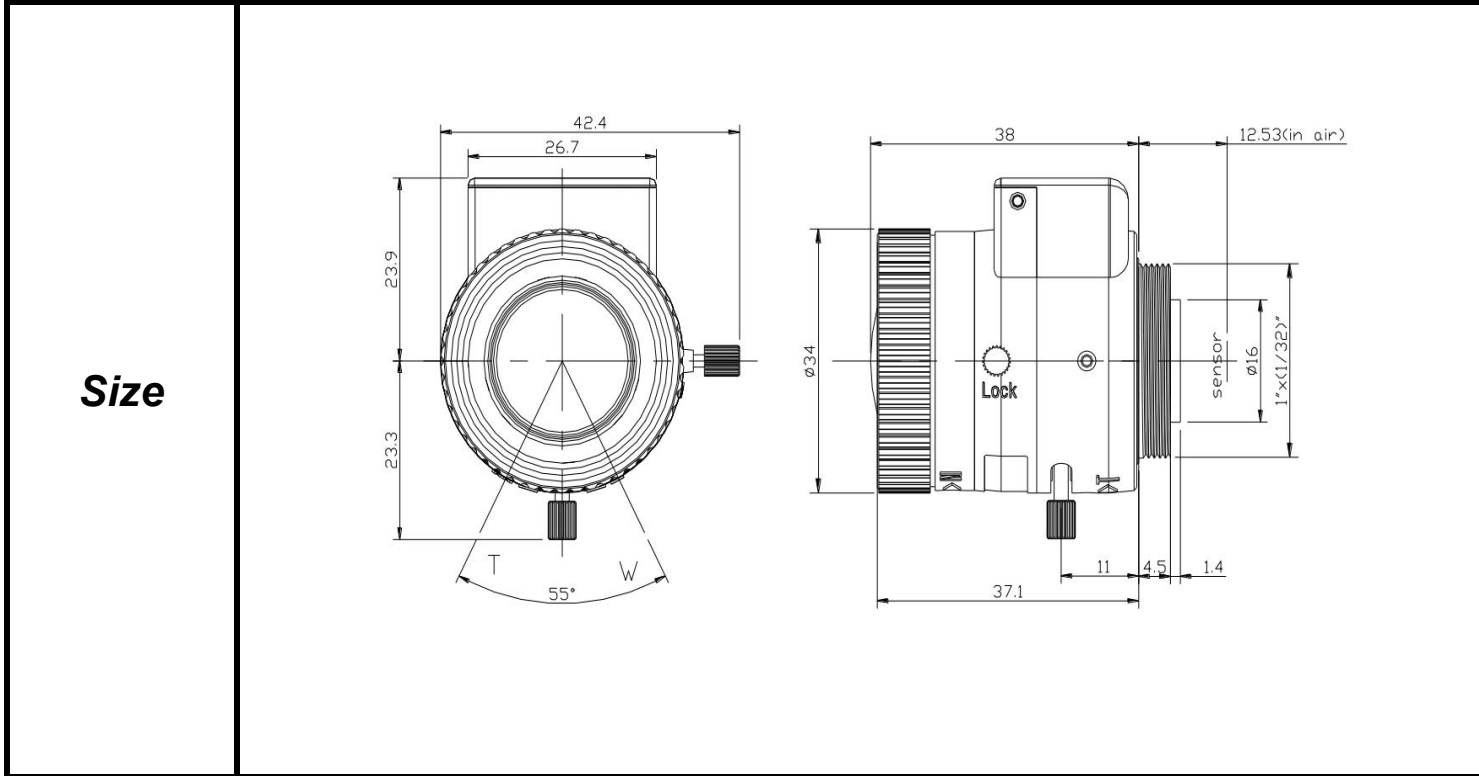

SPECIFICATIONS

Parameter of Lens		Photo (Just for Reference)
Name	8Mega pixel/IR	
Model No	SV03610PIRMP-8	
Focal-Length(mm)	3.6 ~ 10	
Aperture(D/f')	F1.5	
Mount	CS	
Format(inch)	1/1.8"	
Field of View(H-fov)	86° ~ 35°	
Mega pixel	8	
Weight(g)	46	
M.O.D(m)	0.3	
Operation	Focus	
	Zoom	Manual
	Iris	P-Iris

Tolerance	Dimension	0-10	10-30	30-100	Unit
	Tolerance		±0.10	±0.20	±0.30