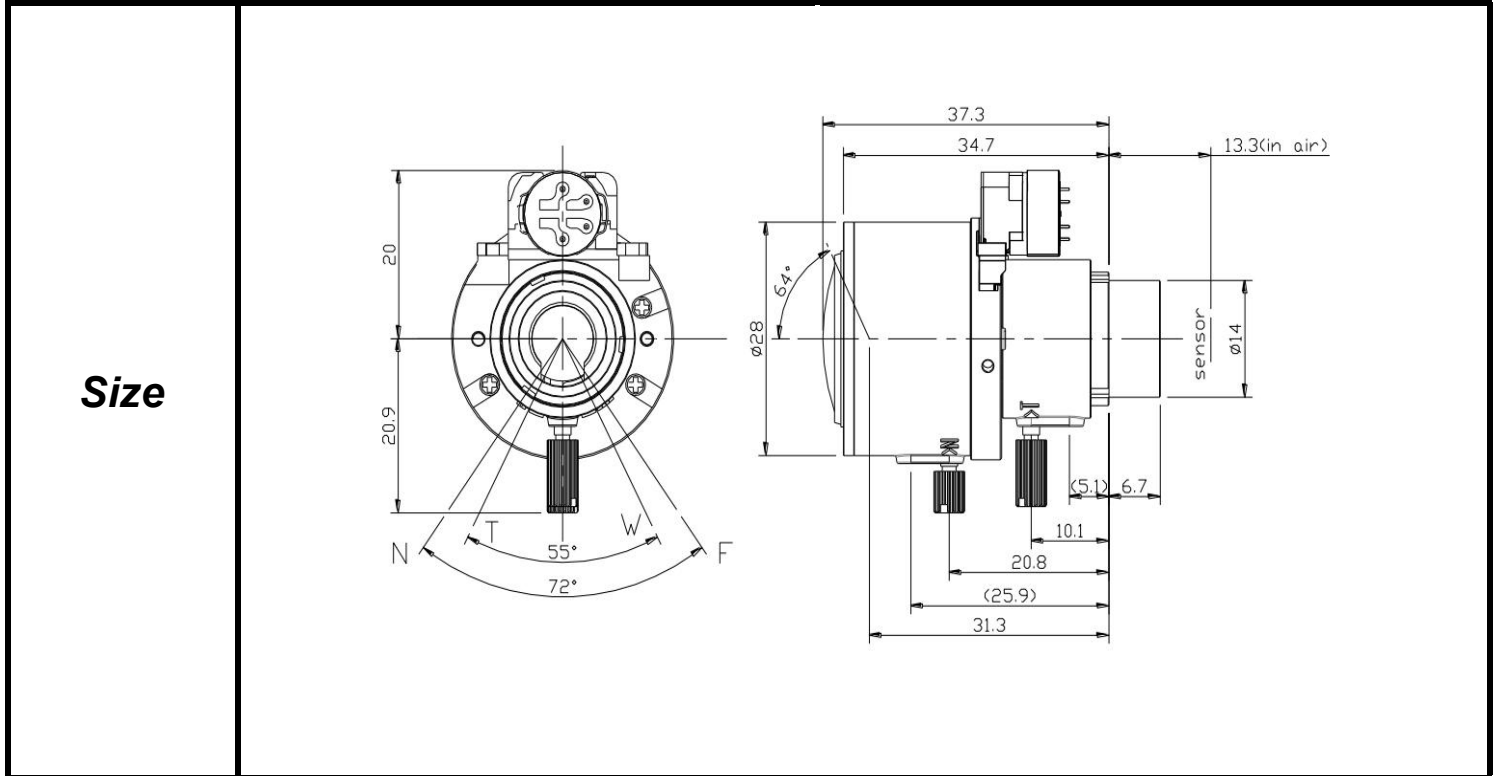

SPECIFICATIONS

Parameter of Lens		Photo (Just for Reference)	
Name	8Mega pixel/IR		
Model No	SV03610GNBIRMP-8		
Focal-Length(mm)	3.6 ~ 10		
Aperture(D/f')	F1.5		
Mount	CS		
Format(inch)	1/1.8"		
Field of View(H-fov)	86° ~ 35°		
Mega pixel	8		
Weight(g)	24.9		
M.O.D(m)	0.3		
Operation	Focus		Manual
	Zoom		Manual
	Iris	DC-Iris	

Tolerance	Dimension	0-10	10-30	30-100	Unit
	Tolerance		±0.10	±0.20	±0.30