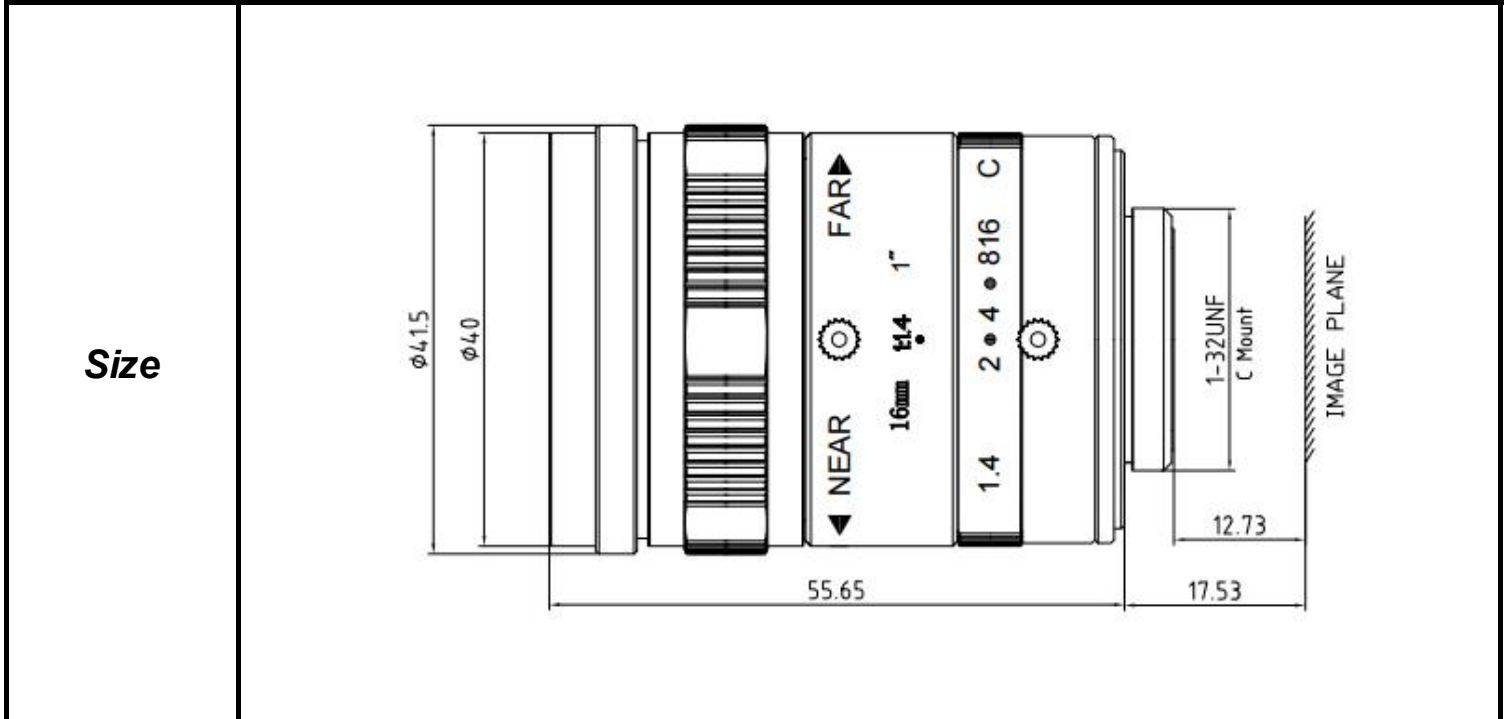

SPECIFICATIONS

Parameter of Lens		Photo (Just for Reference)
Name	5Mega pixel	
Model No	ST1620MP-5C	
Focal-Length(mm)	16	
Aperture(D/f)	F4	
Mount	C	
Format(inch)	1"	
Field of View(H-fov)	42°	
Mega pixel	5	
Weight(g)	180	
M.O.D(m)	0.2	
Operation	Focus	Manual
	Zoom	-
	Iris	Manual

Tolerance	Dimension	0-10	10-30	30-100	Unit
	Tolerance		±0.10	±0.20	±0.30