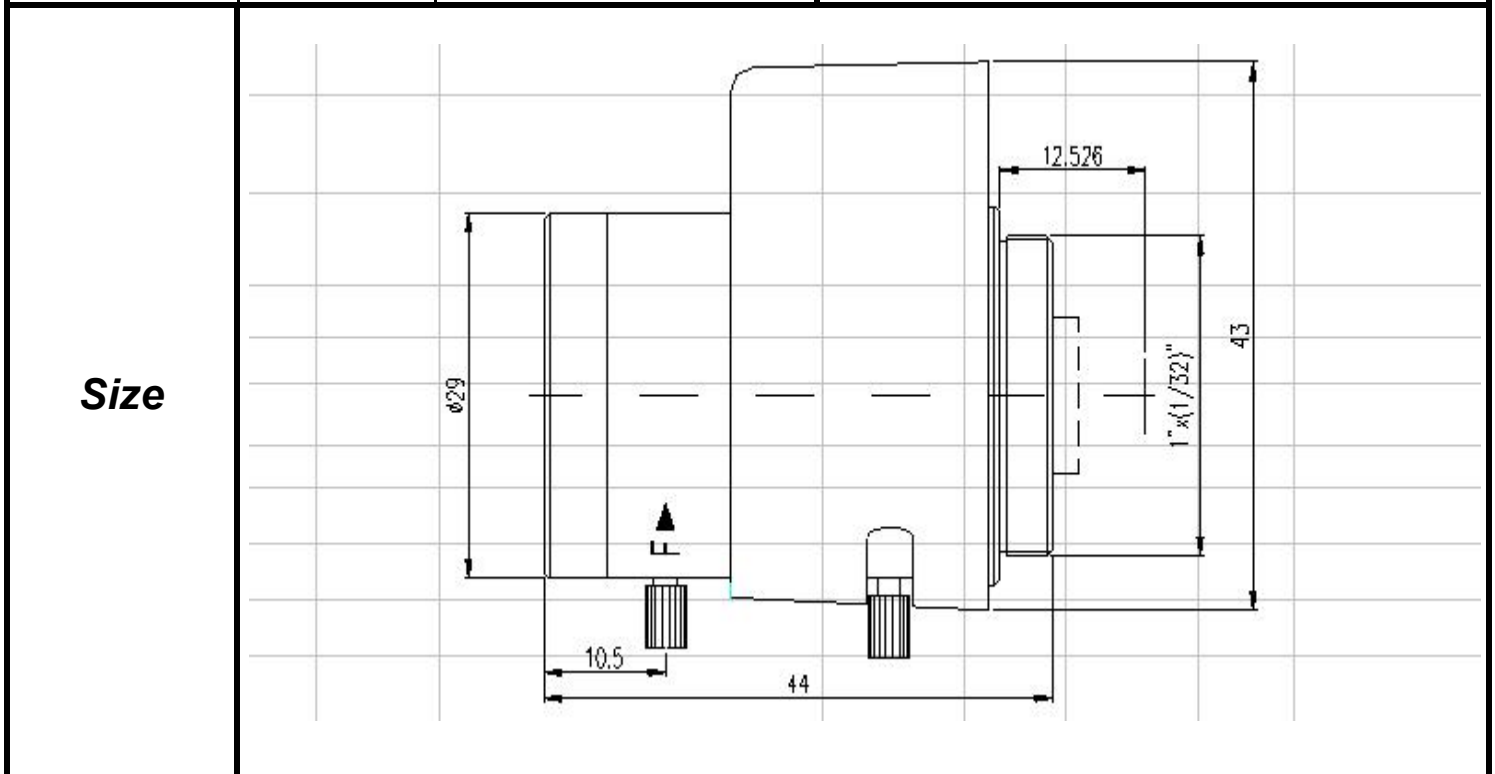

SPECIFICATIONS

Parameter of Lens		Photo (Just for Reference)
Name	1.6Mega pixel/IR	
Model No	SSV2812GNBIRMP-1.6	
Focal-Length(mm)	2.8~12	
Aperture(D/f')	F1.4	
Mount	CS	
Format(inch)	1/3"	
Field of View(H-fov)	92°~27.2°	
Mega pixel	1.6	
Weight(g)	40±4	
M.O.D(m)	0.2	
Operation	Focus	Manual
	Zoom	Manual
	Iris	DC-Iris

Tolerance	Dimension	0-10	10-30	30-100	Unit
	Tolerance		±0.10	±0.20	±0.30