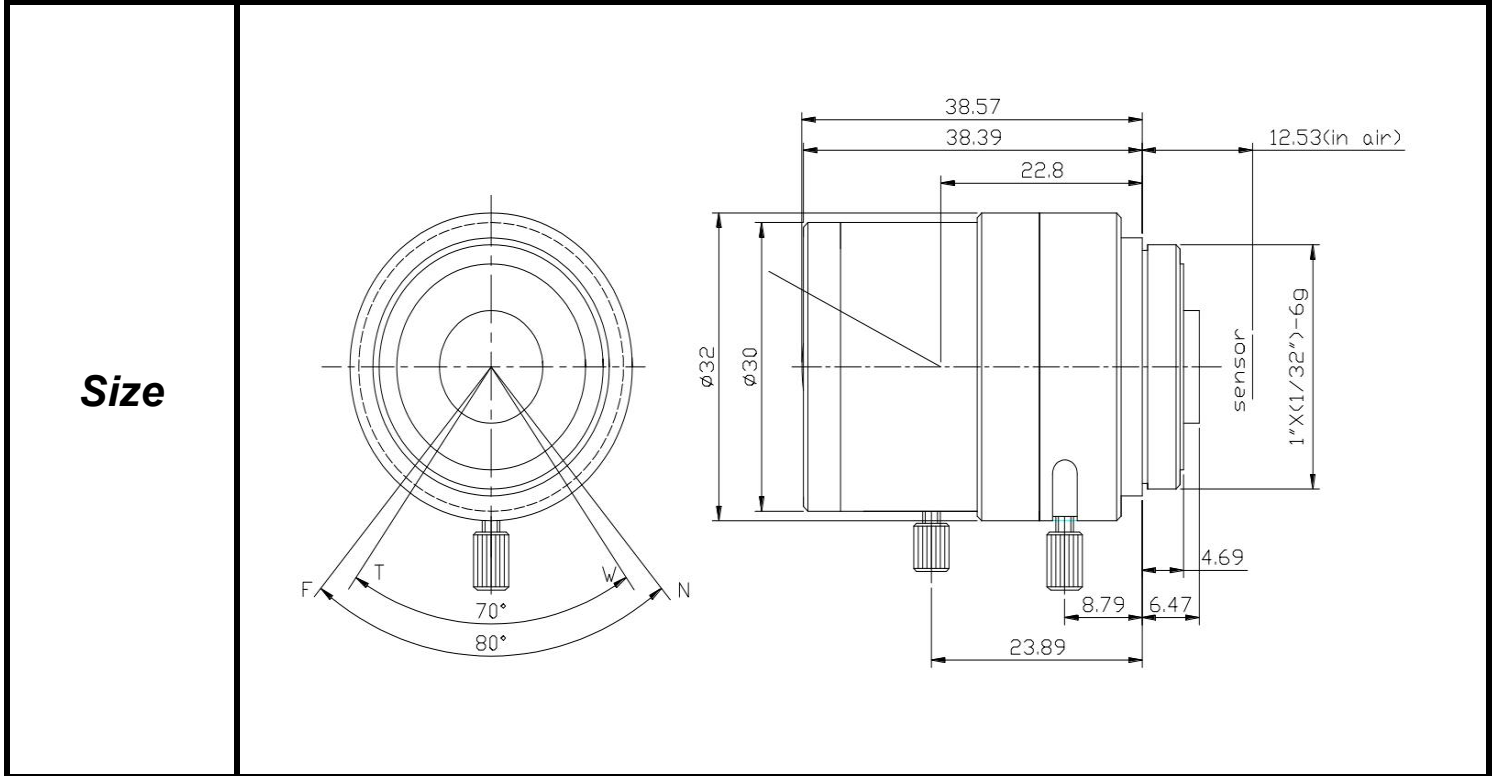

SPECIFICATIONS

Parameter of Lens		Photo (Just for Reference)
Name	3Mega pixel/IR	
Model No	SSV0722IRMP-3	
Focal-Length(mm)	7~22	
Aperture(D/f')	F1.4	
Mount	CS	
Format(inch)	1/2.7"	
Field of View(H-fov)	43° ~ 14°	
Mega pixel	3	
Weight(g)	57±5	
M.O.D(m)	1	
Operation	Focus	
	Zoom	Manual
	Iris	Manual

Tolerance	Dimension	0-10	10-30	30-100	Unit
	Tolerance		±0.10	±0.20	±0.30