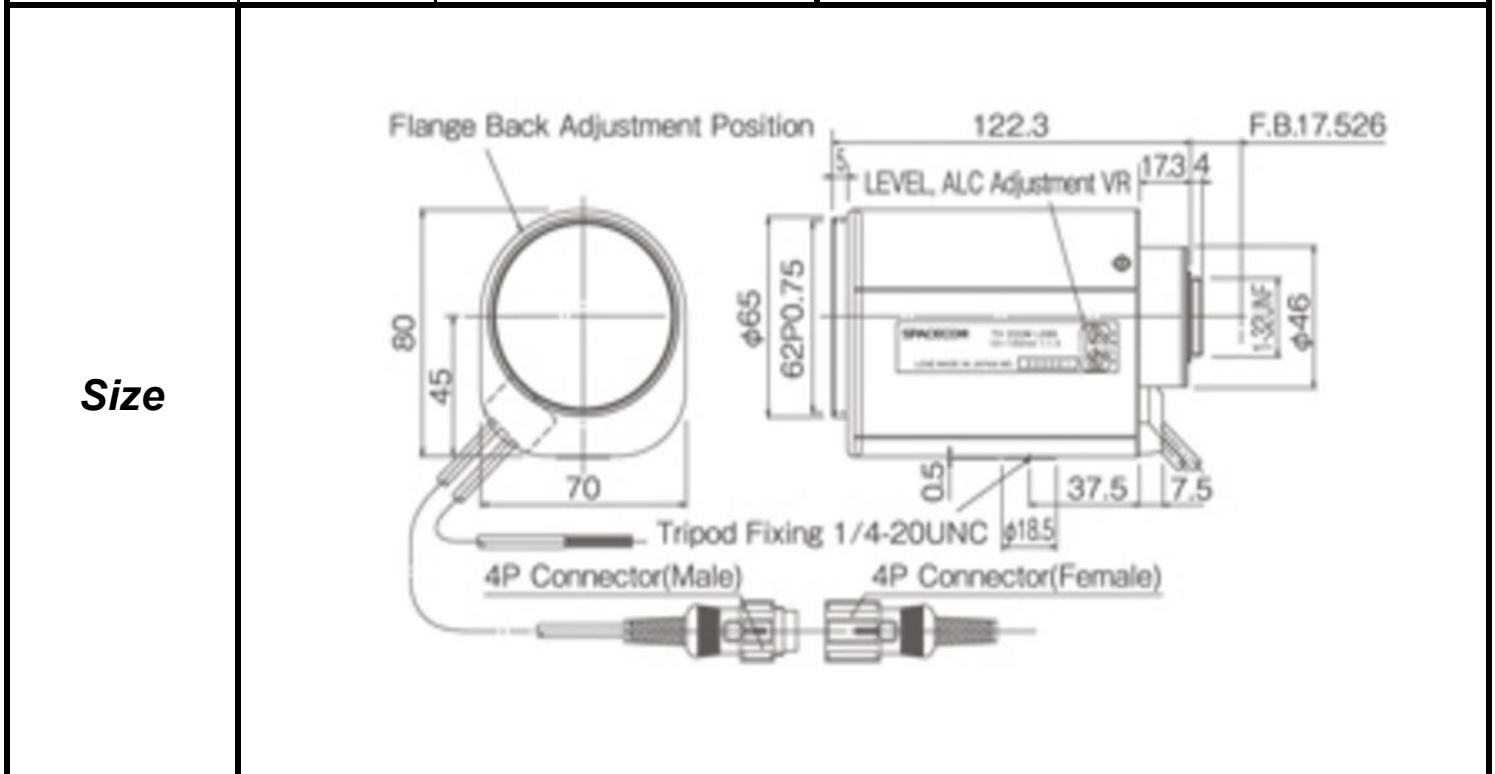

# SPECIFICATIONS

Parameter of Lens		Photo ( Just for Reference )
Name	Mega pixel	
Model No	SRL10100A-P	
Focal-Length(mm)	10 ~ 100	
Aperture(D/f')	F1.4	
Mount	C	
Format(inch)	2/3"	
Field of View(H-fov)	47.5° ~ 5.0°	
Mega pixel	>1	
Weight(g)		
M.O.D(m)	1.2	
Operation	Focus	Motorized
	Zoom	Motorized
	Iris	Video

Tolerance	Dimension	0-10	10-30	30-100	Unit
	Tolerance		±0.10	±0.20	±0.30