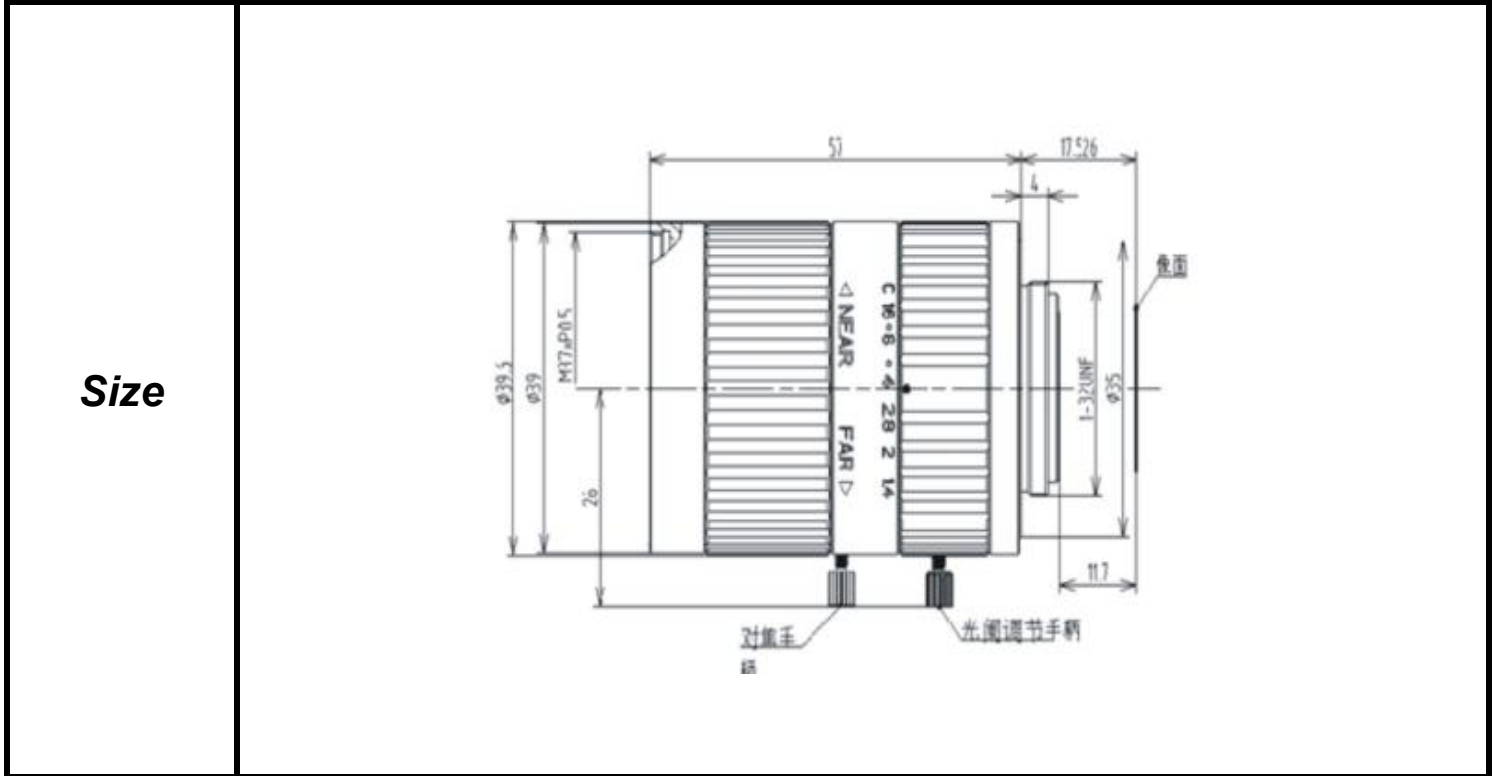

SPECIFICATIONS

Parameter of Lens		Photo (Just for Reference)
Name	5Mega pixel	
Model No	SR5018MP-5C	
Focal-Length(mm)	50	
Aperture(D/f')	F1.4	
Mount	C	
Format(inch)	2/3"	
Field of View(H-fov)	10.5°	
Mega pixel	5	
Weight(g)		
M.O.D(m)	0.3	
Operation	Focus	Manual
	Zoom	-
	Iris	Manual

Tolerance	Dimension	0-10	10-30	30-100	Unit
	Tolerance		±0.10	±0.20	±0.30