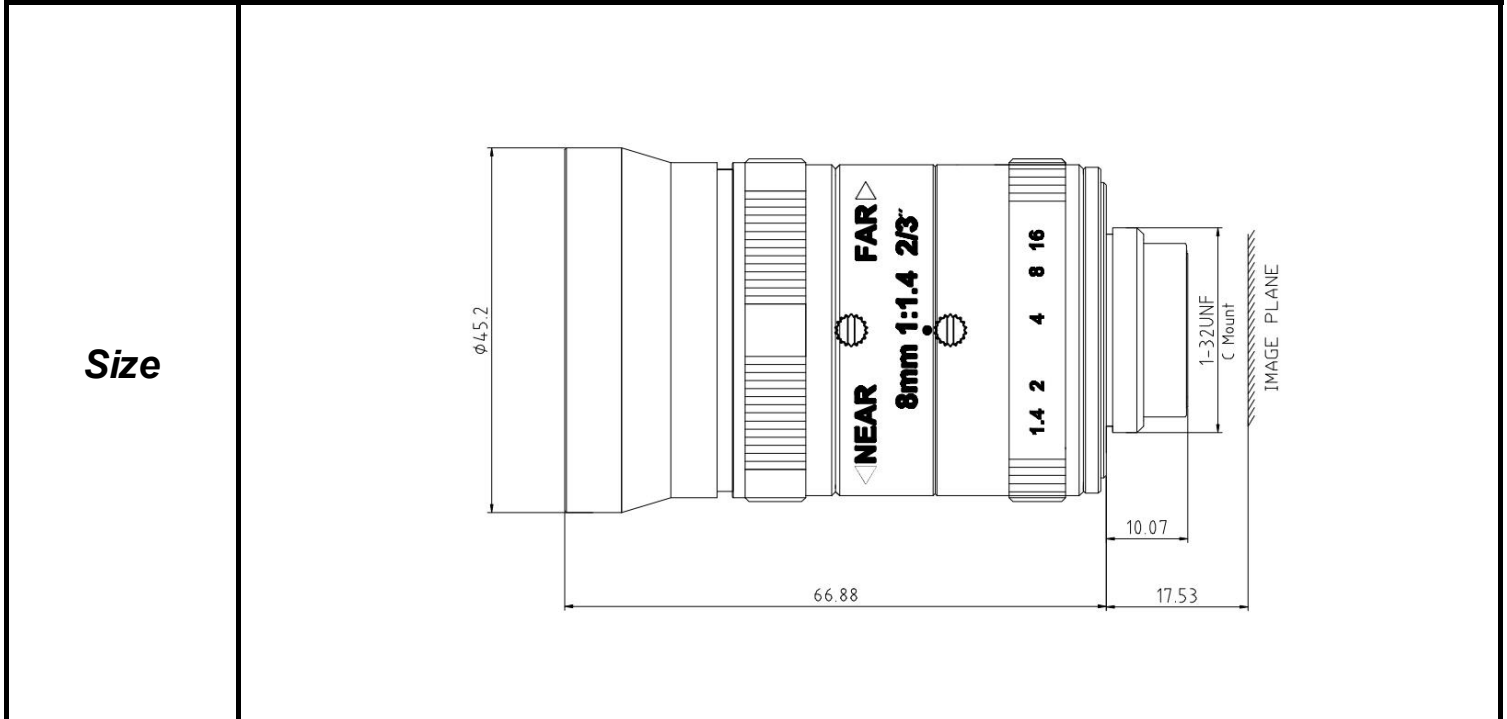

# SPECIFICATIONS

Parameter of Lens		Photo ( Just for Reference )
Name	5Mega pixel	
Model No	SR0814MP-5C-2	
Focal-Length(mm)	8	
Aperture(D/f)	F1.4	
Mount	C	
Format(inch)	3/2"	
Field of View(H-fov)	55°	
Mega pixel	5	
Weight(g)	180	
M.O.D(m)	0.2	
Operation	Focus	Manual
	Zoom	-
	Iris	Manual

Tolerance	Dimension	0-10	10-30	30-100	Unit
	Tolerance		±0.10	±0.20	±0.30