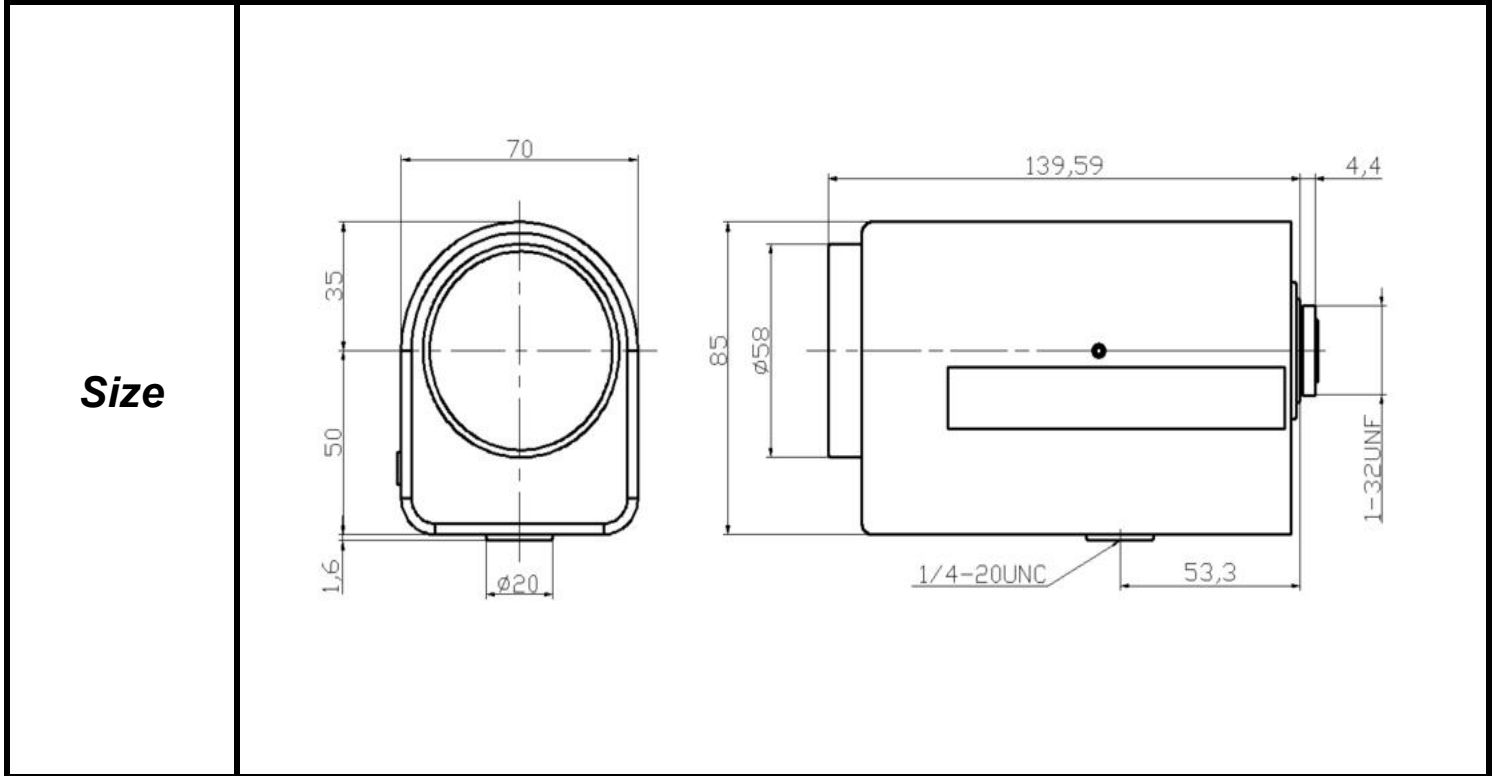

SPECIFICATIONS

Parameter of Lens		Photo (Just for Reference)
Name	2Mega pixel/IR	
Model No	SL8585GNBIRMP-2P	
Focal-Length(mm)	8.5 ~ 85	
Aperture(D/f')	F2.0	
Mount	C	
Format(inch)	1/2"	
Field of View(H-fov)	42.8° ~ 4.2°	
Mega pixel	2	
Weight(g)	810	
M.O.D(m)	1.5	
Operation	Focus	Motorized
	Zoom	Motorized
	Iris	DC-Iris

Tolerance	Dimension	0-10	10-30	30-100	Unit
	Tolerance		±0.10	±0.20	±0.30