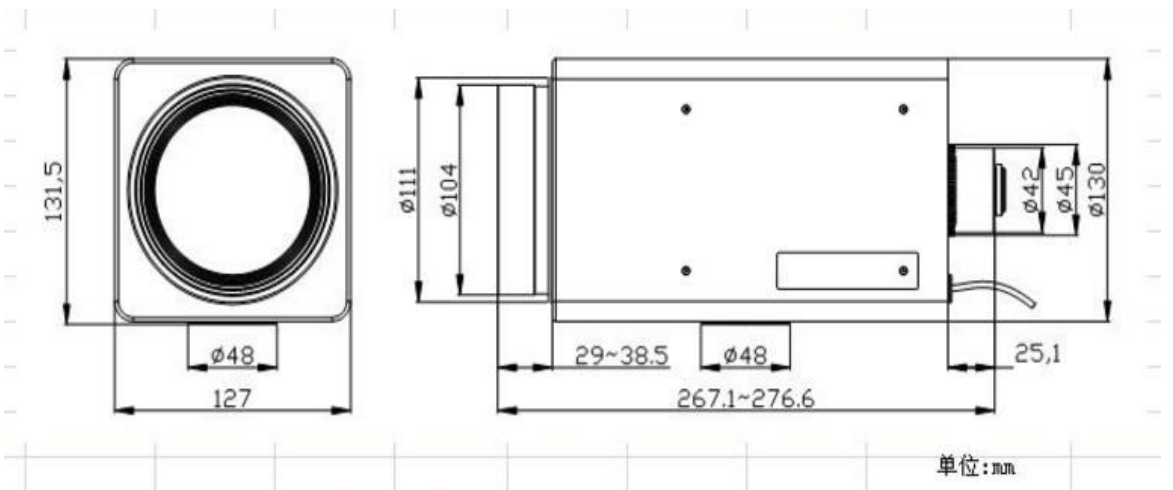

SPECIFICATIONS

Parameter of Lens

Photo (Just for Reference)

Name	2Mega pixel/IR	
Model No	SL10330GNBIRMP-2PF	
Focal-Length(mm)	10 ~ 330	
Aperture(D/f')	F1.5	
Mount	C	
Format(inch)	1/2"	
Field of View(H-fov)	34.8° ~ 1.1°	
Mega pixel	2	
Weight(g)	3350	
M.O.D(m)	2.8	
Operation	Focus	Motorized
	Zoom	Motorized
	Iris	DC-Iris

Size

Tolerance

Dimension	0-10	10-30	30-100	Unit
	±0.10	±0.20	±0.30	mm