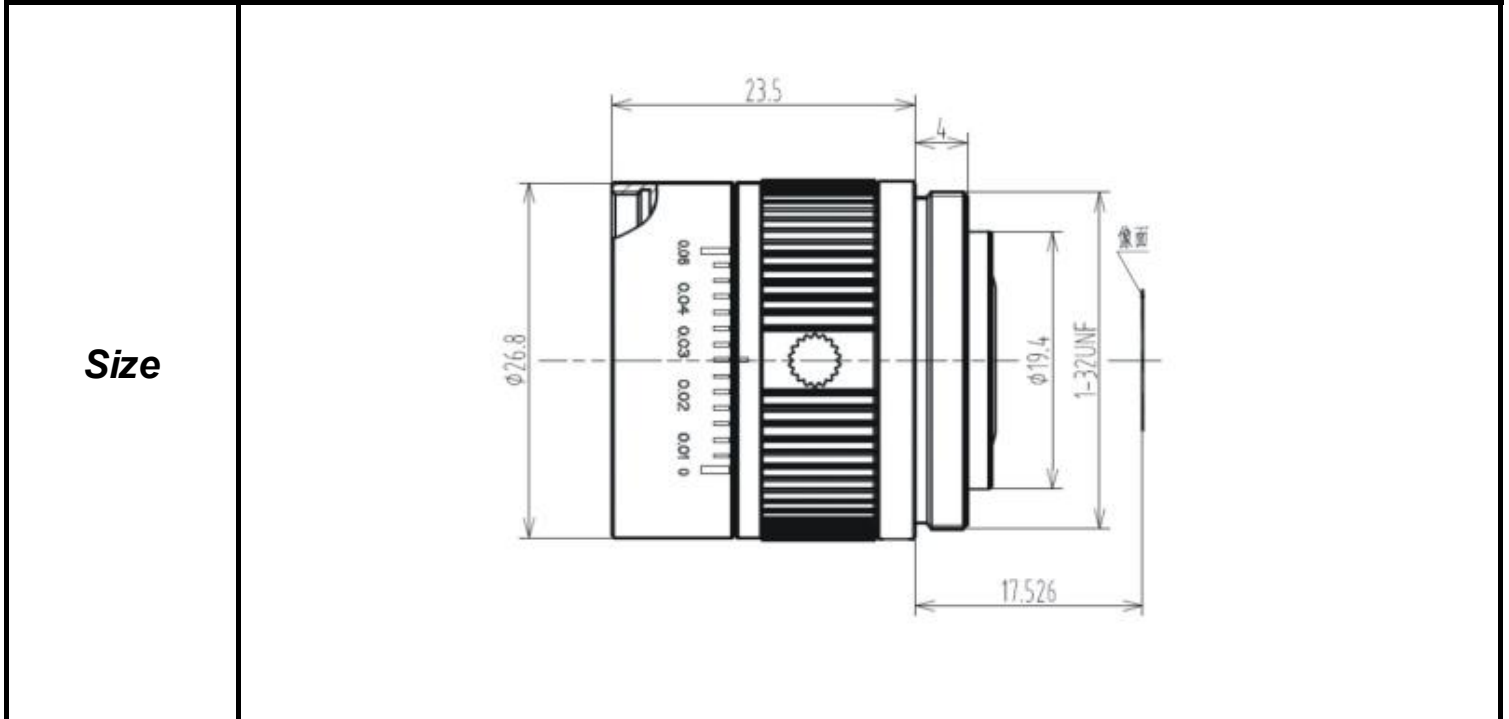

# SPECIFICATIONS

Parameter of Lens		Photo ( Just for Reference )
Name	5Mega pixel	
Model No	SE0620MP-5C	
Focal-Length(mm)	6	
Aperture(D/f)	F2.0	
Mount	C	
Format(inch)	1/1.8"	
Field of View(H-fov)	54.1°	
Mega pixel	5	
Weight(g)		
M.O.D(m)	0.1	
Operation	Focus	Manual
	Zoom	-
	Iris	Manual

Tolerance	Dimension	0-10	10-30	30-100	Unit
	Tolerance		±0.10	±0.20	±0.30