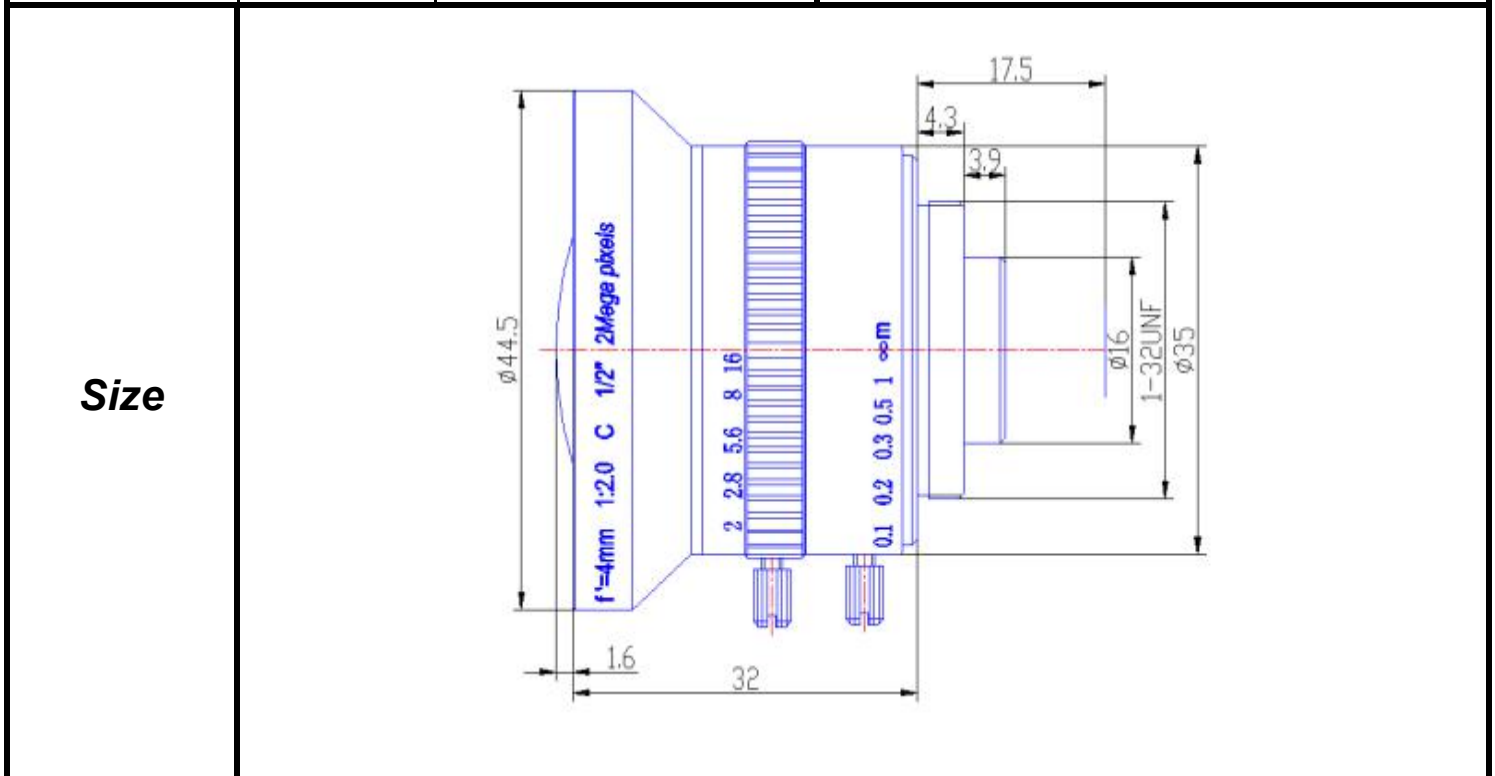

SPECIFICATIONS

Parameter of Lens		Photo (Just for Reference)
Name	2Mega pixel	
Model No	SE0420MP-2C	
Focal-Length(mm)	4	
Aperture(D/f')	F2.0	
Mount	C	
Format(inch)	1/2"	
Field of View(H-fov)	77.35°	
Mega pixel	2	
Weight(g)	130	
M.O.D(m)	0.1	
Operation	Focus	
	Zoom	-
	Iris	Manual

Tolerance	Dimension	0-10	10-30	30-100	Unit
	Tolerance		± 0.10	± 0.20	± 0.30