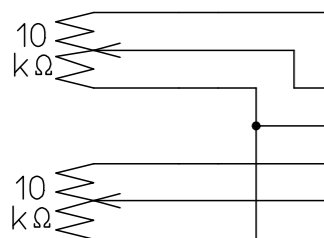

① IRIS CABLE
(VIDEO CONTROL)

(+) RED INPUT VOLTAGE
(-) BLACK GROUND
WHITE VIDEO SIGNAL
GREEN REMOTE CONTROL

② MOTOR CABLE

(+) GREEN FOCUS NEAR
(+) BLACK FOCUS FAR
(+) YELLOW ZOOM IN
(+) RED ZOOM OUT

(+) BROWN POT. SUPPLY
BLUE FOCUS ERROR
(-) WHITE POT. RETURN
GRAY ZOOM ERROR

SPECIFICATION

1. USE	FOR 1/2" COLOR ,B/W CAMERA	
2. FOCAL LENGTH	f=7.5~127mm	
3. IRIS RANGE	F= 1.6 ~ 360	
4. IMAGE SIZE	φ 8 (6.4 x 4.8)	
5. BACK FOCAL LENGTH	15.1 mm in air	
6. FLANGE FOCAL LENGTH	17.526 mm in air	
7. FOCUS RANGE	∞ ~ 1.5 m	
8. FIELD ANGLE	DIA.	(W) 55.8° (T) 3.6°
	HOL.	45.6° 2.9°
	VER.	34.7° 2.2°
9. DISTORTION (TV)	-0.78%	0.89%
10. LENS CONSTRUCTION	13 GROUPS 16 ELEMENTS	
11. CLEAR APERTURE	FRONT φ50.0 REAR φ12.7	
12. WEIGHT	580g	

DC (DIRECT CONTROL)

DRIVE COIL	RESISTOR	190 Ω (20°)
	COLOR	RED(+) 3pin BLACK 4pin
BRAKE COIL	RESISTOR	1150 Ω (20°)
	COLOR	YELLOW(+) 2pin GREEN 1pin
DRIVE VOLT.	OPEN	+4V
	CLOSE	0V
		W/CLOSING SPRING

尺度	1/1	承認	八木	製	富永
機種名	LMZ7527				
機種番	1/2"フォーマット F1.6 f7.5-128mm				
09.11.24	作成年月日				