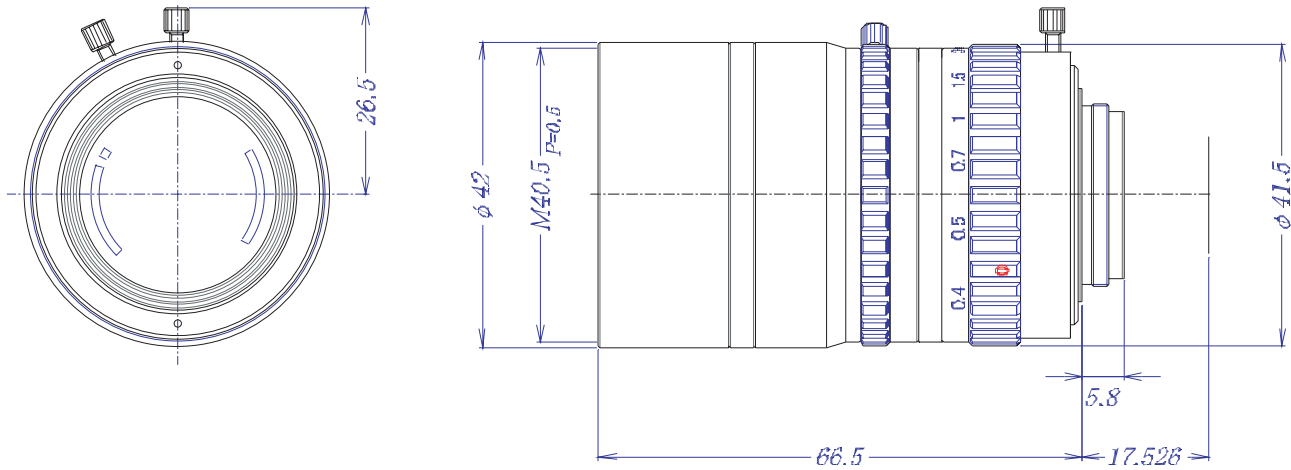

F0.95 Lenses

Item No.GMY31795MCN

ITEM NO.		GMY31795MCN	
Focal Length		17.0	(mm)
Iris Range		F0.95 - 16	
Angle of View (H x V x D)	2/3"	30 x 22 x 38	(mm)
			(mm)
MOD		0.42	(m)
Filter Thread		M=40.5 , P=0.5	
Dimention (D x L)		φ42 x 67	(mm)
Weight		165	(g)