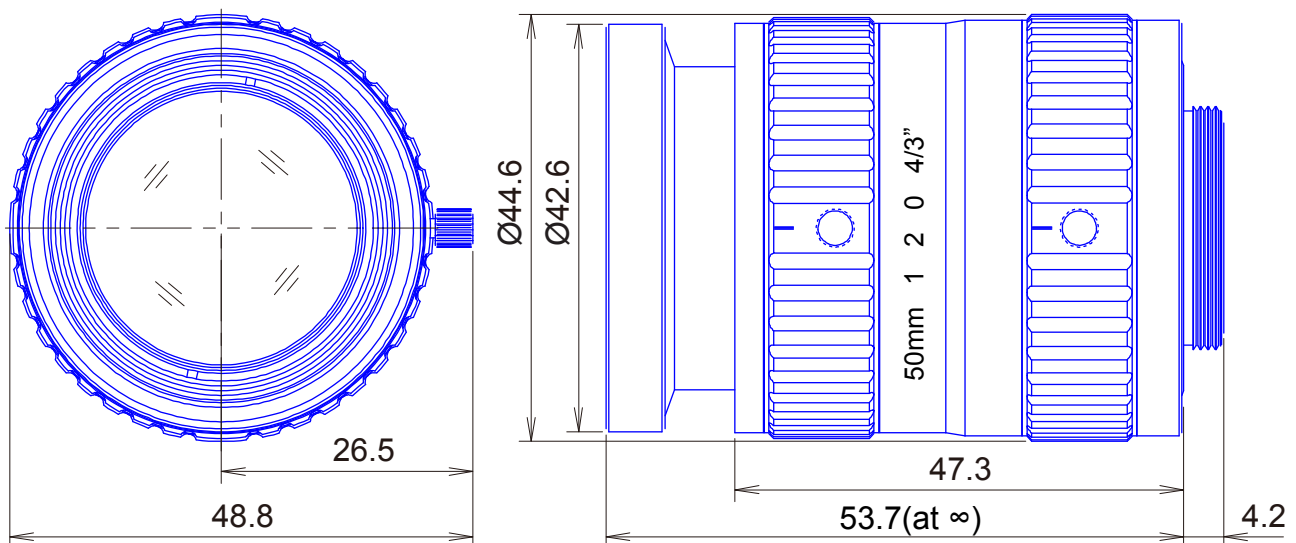

4/3inch Format

High resolution 12 Megapixel Lenses

Item No. GM12HR65020MCN

ITEM NO.		GM12HR65020MCN
Focal Length		50 (mm)
Iris Range		F2.0 - 22
Angle of View (H x V x D)	4/3"	20°9' x 15°7'
MOD		0.3 (m)
Filter Thread		M=40.5, P=0.5
Dimension (D x L)		Ø44.6 x 53.7 (mm)
Weight		170 (g)