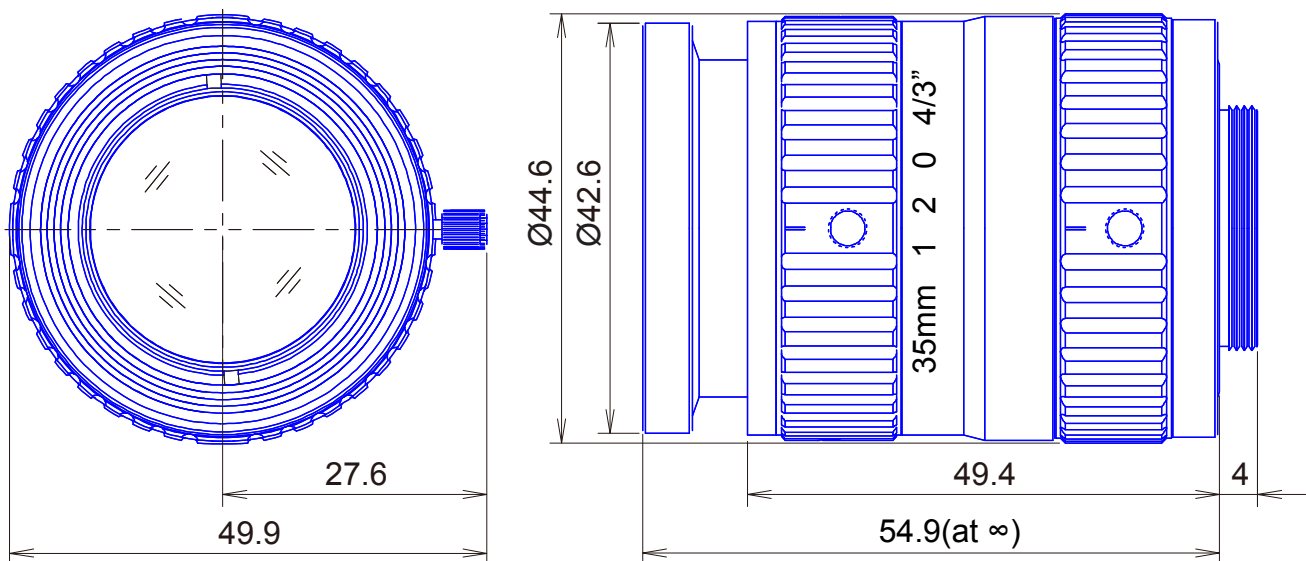

4/3inch Format

High resolution 12 Megapixel Lenses

Item No. GM12HR63520MCN

ITEM NO.		GM12HR63520MCN
Focal Length		35 (mm)
Iris Range		F2.0 - 22
Angle of View (H x V x D)	4/3"	29°6' x 22°4'
MOD		0.2 (m)
Filter Thread		M=40.5, P=0.5
Dimension (D x L)		Ø44.6 x 54.9 (mm)
Weight		173 (g)