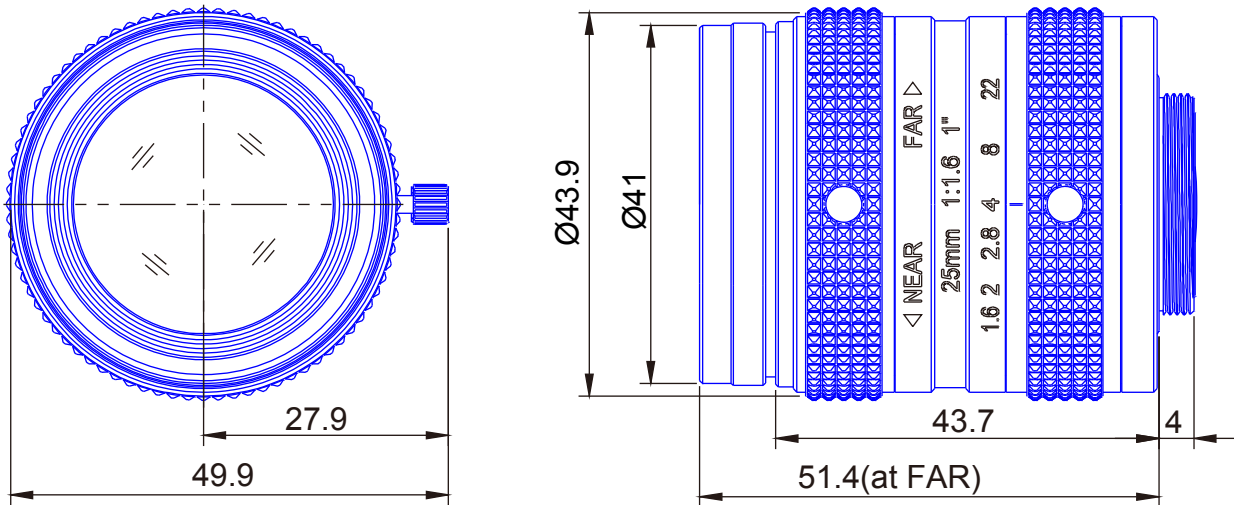

1inch Format

High resolution 12 Megapixel Lenses

**Item No. GM12HR42516MCN**

ITEM NO.		GM12HR42516MCN
Focal Length		25 (mm)
Iris Range		F1.6 - 22
Angle of View (H x V x D)	1"	29° x 21°8'
MOD		0.45 (m)
Filter Thread		M=39, P=0.5
Dimension (D x L)		Ø43 x 52 (mm)
Weight		160 (g)