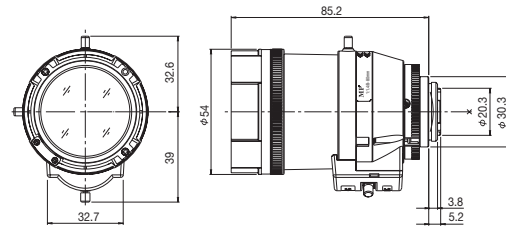

HD Vari-Focal (8-80mm)

DV10x8SR4A-1

10x Applicable camera (model) 1 2/3 1/2 1/3 1/4 For Security

Unit : mm

DV10x8SR4A-1

Focal Length (mm)		8 - 80 (10x)	
Iris Range		F1.4 - T360(Equivalent to F360)	
Operation	Zoom	Manual	
	Focus	Manual	
	Iris	Auto (DC type)*1	
Angle Of View (HxV)	1/2"	WIDE	44°21' × 33°25'
		TELE	4°38' × 3°30'
	1/3"	WIDE	33°25' × 25°06'
		TELE	3°30' × 2°38'
	1/4"	WIDE	22°20' × 16°50'
		TELE	2°20' × 1°45'
Angle Of View (HxV) Aspect Ratio 16 : 9	1/2"	WIDE	48°11' × 27°20'
		TELE	2°52' × 5°02'
	1/3"	WIDE	36°22' × 20°31'
		TELE	3°48' × 2°09'
	1/4"	WIDE	24°19' × 13°49'
		TELE	2°33' × 1°26'
Focusing Range (From Front Of The Lens) (m)		∞ - 1.5	
Object Dimensions at M.O.D. (HxV) (mm)	1/2"	WIDE	1247 × 918
		TELE	148 × 111
	1/3"	WIDE	918 × 681
		TELE	111 × 83
	1/4"	WIDE	604 × 453
		TELE	74 × 56
Object Dimensions at M.O.D.(HxV) (mm) Aspect Ratio 16 : 9	1/2"	WIDE	1369 × 744
		TELE	161 × 91
	1/3"	WIDE	1005 × 554
		TELE	121 × 68
	1/4"	WIDE	659 × 371
		TELE	81 × 45
Back Focal Distance (in air) (mm)		15.61	
Exit Pupil Position (From Image Plane) (mm)		491	
Filter Thread (mm)		-	
Mount		C	
Mass (g)		160	
Remarks		•With Metal Mount	