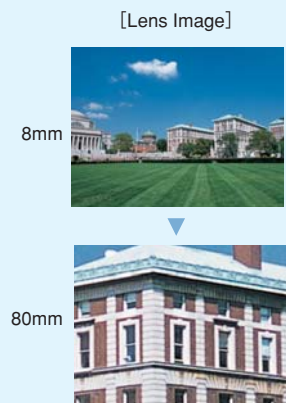

MP³ MEGAPIXEL VARI-FOCAL LENSES