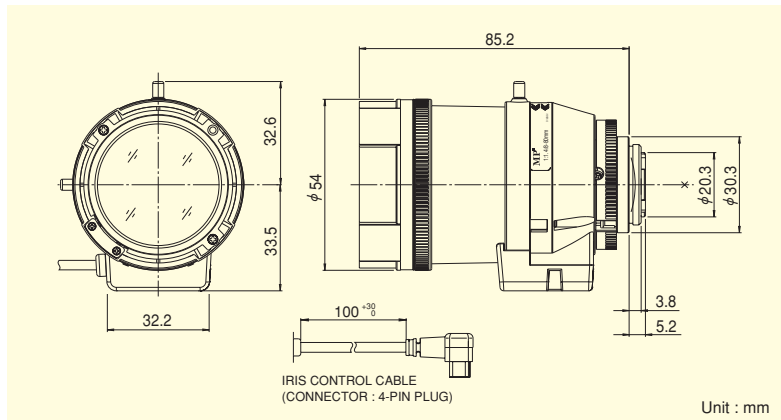

# DV10×8SA-SA1

Applicable camera (model)

1	2/3	1/2	1/3	1/4
---	-----	-----	-----	-----

**10×**

**New!**

<b>VARI</b> Vari-Focal	<b>TELE</b> Telephoto Long Focal	<b>3 Mega</b> For Megapixel Camera	<b>DC</b> DC Auto Iris	<b>C-mt</b> C Mount	<b>METAL</b> Metal Mount	<b>ND</b> ND Filter
<b>230</b> Long Cable	<b>AT</b> Aspherical Lens	<b>F1.4</b> Wide Aperture Rate	<b>RoHS</b> RoHS Compliant			

Focal Length (mm)		8~80 (10×)	
Iris Range		F1.4 ~ T360 (Equivalent to F360)	
Operation	Zoom	Manual	
	Focus	Manual	
	Iris	Auto (DC Type) (*1)	
Angle Of View (H×V)	1/2"	WIDE	44°21' × 33°25'
		TELE	4°38' × 3°30'
	1/3"	WIDE	33°25' × 25°06'
		TELE	3°30' × 2°38'
	1/4"	WIDE	22°20' × 16°50'
		TELE	2°20' × 1°45'
Angle Of View (H×V) Aspect Ratio 16:9	1/2"	WIDE	48°11' × 27°20'
		TELE	2°52' × 5°02'
	1/3"	WIDE	36°22' × 20°31'
		TELE	3°48' × 2°09'
	1/4"	WIDE	24°19' × 13°49'
		TELE	2°33' × 1°26'
Focusing Range (From Front Of The Lens) (m)		∞ ~ 1.5	
Object Dimensions at M.O.D. (H×V) (mm)	1/2"	WIDE	1247 × 918
		TELE	148 × 111
	1/3"	WIDE	918 × 681
		TELE	111 × 83
Object Dimensions at M.O.D. (H×V) (mm) Aspect Ratio 16:9	1/2"	WIDE	1369 × 744
		TELE	161 × 91
	1/3"	WIDE	1005 × 554
		TELE	121 × 68
1/4"	WIDE	659 × 371	
	TELE	81 × 45	
Back Focal Distance (in air) (mm)		15.61	
Exit Pupil Position (From Image Plane) (mm)		491	
Filter Thread (mm)		—	
Mount		C	
Mass (g)		160	
Coil Resistance		Drive Coil	190Ω
		Damping Coil	1,150Ω
Current Consumption		23mA (Max.) at DC 4V	

**Remarks**

- With Metal Mount
- (\*1) When power is turned off, iris will automatically close.
- DV10×8SA-SA1L : Long Cable Type (230mm)**

**MP<sup>3</sup> MEGAPIXEL VARI-FOCAL LENSES**