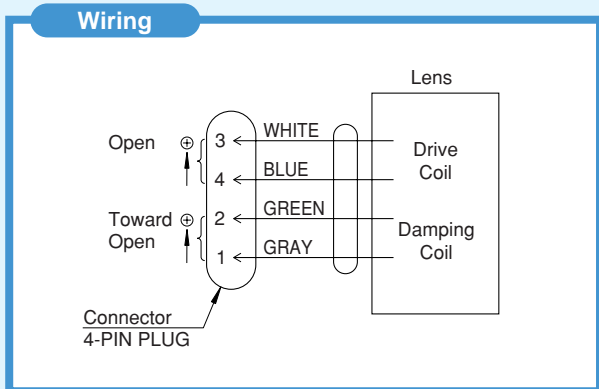

# DV10×8SA-SA1

Applicable camera (model)

1	2/3	1/2	1/3	1/4
---	-----	-----	-----	-----

**10×**

**New!**

<b>VARI</b> Vari-Focal	<b>TELE</b> Telephoto Long Focal	<b>3 Mega</b> For Megapixel Camera	<b>DC</b> DC Auto Iris	<b>C-mt</b> C Mount	<b>METAL</b> Metal Mount	<b>ND</b> ND Filter
<b>230</b> Long Cable	<b>AT</b> Aspherical Lens	<b>F1.4</b> Wide Aperture Rate	<b>RoHS</b> RoHS Compliant			

**Remarks**

- With Metal Mount
- (\*1) When power is turned off, iris will automatically close.
- DV10×8SA-SA1L : Long Cable Type (230mm)**

**MP<sup>3</sup> MEGAPIXEL VARI-FOCAL LENSES**