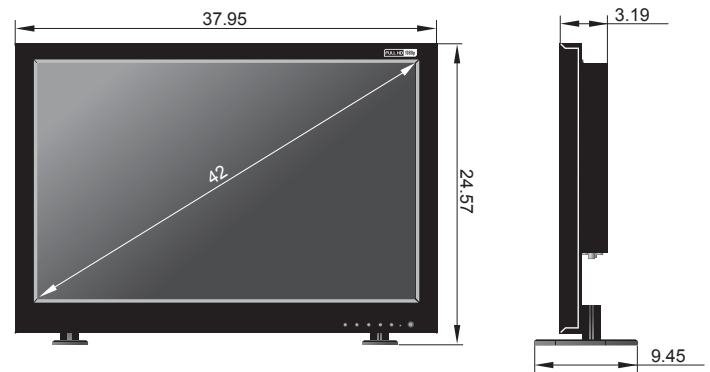

DIMENSIONS