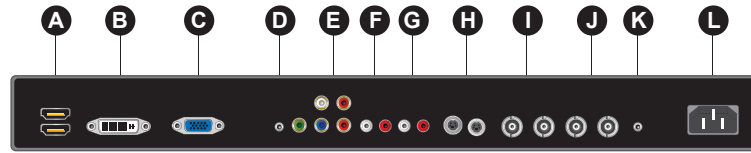

SPECIFICATIONS

42REDP	
Display	
Screen Size	42 Inch
Max. Resolution	1920 x 1080 @ 60Hz
Pixel Pitch	0.4845 x 0.4845mm
Brightness	350cd/m²
Contrast Ratio	1400 : 1
Aspect Ratio	16 : 9
Viewing Angle (H/V)	178° / 178°
Display Color	8bits / 16.7 Million
Response Time	< 8ms (Gray to Gray)
Video System	NTSC / PAL
Interface	
Video In / Out (BNC Type)	2 In / 2 Out
S-Video In / Out	1 In / 1 Out
Component	1 In
DVI-D In / HDMI In	1 In / 2 In
VGA In (15Pin D-Sub)	1 In
Audio In (RCA Type)	3 Left & Right
PC Stereo In	1 In
Transmitter	
Remote Control	Yes
Audio	
Built-in Speakers	Yes (7.5W x 2)
Features	
Multi Display Function	PIP / PBP
Filter Type	3D Comb Filter
Deinterlacing	Yes
Advanced Auto Power Recovery	Yes
Noise Reduction Control (NR)	Yes
LCD Protection Glass	Yes
Auto Pixel Shift	Yes
Auto Source Sequencing	Yes
Trigger Sensor	Yes (NO / NC)
Multi Language	English, Spanish, French, German, Italian
General	
Outline Dimension (w/ stand)	37.95" x 24.57" x 9.45"
Net Weight	21.8 Kg (48.06 lbs)
Material / Color	Electronic galvanized iron / Black
Desk Top Stand	Yes
Part / Labor	3year / 3year
Consumption: < On	< 120W
	AC100 ~ 240V(50/60Hz)
Operating Temperature	0° ~ 40° C / 32° ~ 104° F
Storage Temperature	-20° ~ 60° C / -4° ~ 140° F
Mounts	
VESA™ Mount Size	400 x 300mm
Wall	WB-2642
Ceiling	CMH-01

INPUT INTERFACE